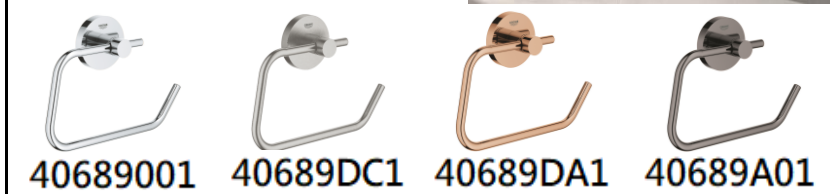

PROJECT		REF		REV	ITEM CODE	
LOCATION		DATE			PAGE	

SANITARY WARE SPECIFICATION SHEET

Item Descriptions	GROHE (Germany) "Essentials" Metal toilet paper holder in brushed nickel	<p>Illustration/ Drawing</p>  
Dimensions	Refer to drawing	
Model	40689EN1	
Material / Finish	Metal / Brushed Nickel	
Country of origin	Germany	
Manufacturer	GROHE Limited	
Supplier	Acme Sanitary Ware Co. Ltd Mr. Eric Wong/ Mr. Don Yuen	
Contact Tel/Fax E-mail Website	(852) 2388-7171 / (852) 2710-8012 acme@acmesanitary.com.hk www.acmesanitary.com.hk	

Product Description

- material: metal
- without cover
- concealed fastening
- GROHE StarLigh finish
- suitable for screwing (including screws and dowels) or gluing (glue 40 915 000 sold separately)

- Colour options:**
- 001 | StarLight Chrome
 - DC1 | SuperSteel
 - DA1 | Warm Sunset
 - A01 | Hard Graphite
 - AL1 | Brushed Hard Graphite
 - GL1 | Cool Sunrise
 - GN1 | Brushed Cool Sunrise
 - DL1 | Brushed Warm Sunset
 - BE1 | Polished Nickel
 - EN1 | Brushed Nickel